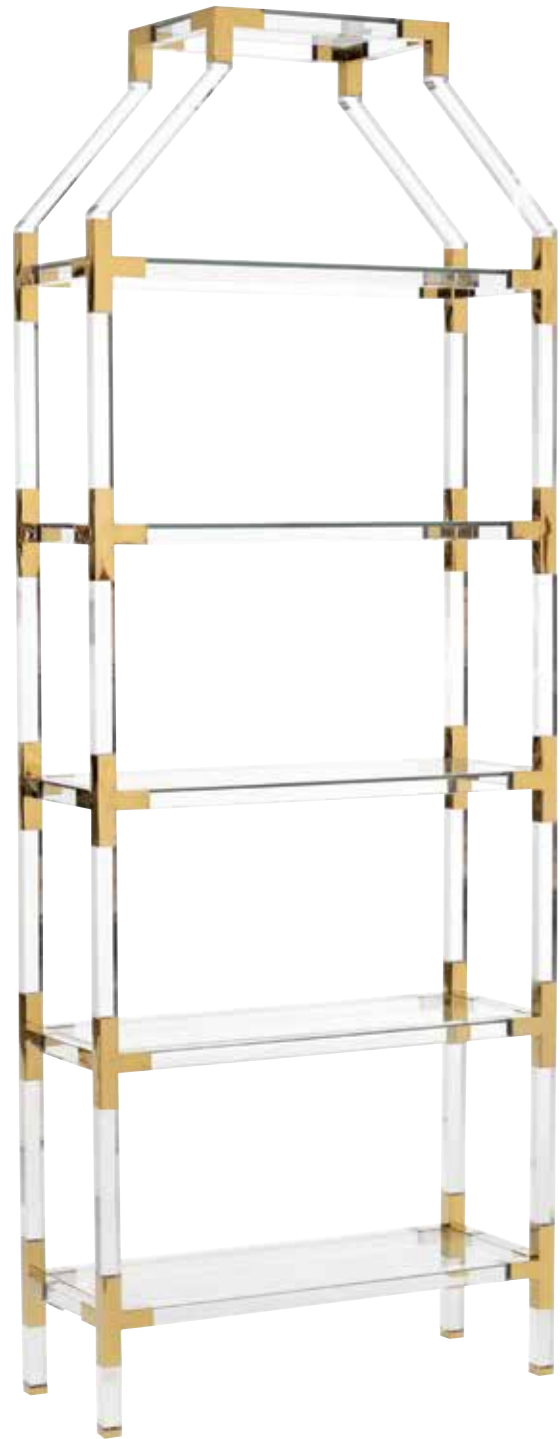

EVOLVE ALWAYS.

Page Right

384883  
William Whale Box  
69958  
Milton Lamp

Other products are identified in the index

Products are identified in the index

Page Left

385055  
Sanibel Console Table - White

69792  
Gourd Lamp - White

384394  
Acrylic Pedestal (Lg)

385162  
Rosie Tray (Sm)

385163  
Rosie Tray (Lg)

384741  
Avery Console - White

Other products are identified  
in the index

Page Right

- 384988  
Copas Cocktail Table - Gold
  - 384312  
Fish Bowl
  - 383616  
Small Orchid On Stand
  - 385131  
Magnolia Wall Flower
  - 381512  
Blue Oval Centerpiece
- Other products are identified in the index

Page Left

381991  
Thames Console - Gold

382079  
Yucca Plant

381693  
Architectural Arch Mirror - Gold

382800  
Leopard

Other products are identified  
in the index

Products are identified in the index

Page Right

- 384744  
Belk Sconce - Gold
  - 382297  
Pacific Coast Table - Gold
  - 372713  
Ring Vase - Gold
  - 383001  
New London Console
- Other products are identified in the index

Page Left

384976  
Gainsboro Etagere